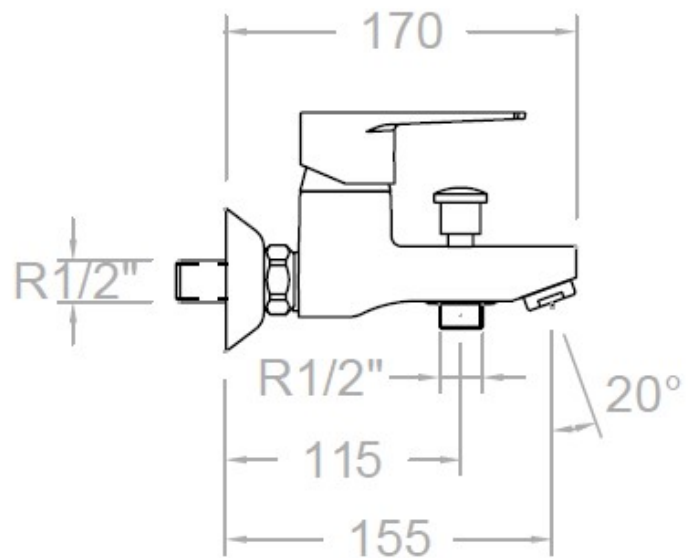

## SPECIFICATION SHEET

<b>Manufacturer</b>	RAMON SOLER-SPAIN
<b>Model</b>	TITANIUM
<b>Description</b>	WALL MOUNTED BATH SHOWER MIXER
<b>Finish</b>	CHROME
<b>Article Code</b>	1805 S