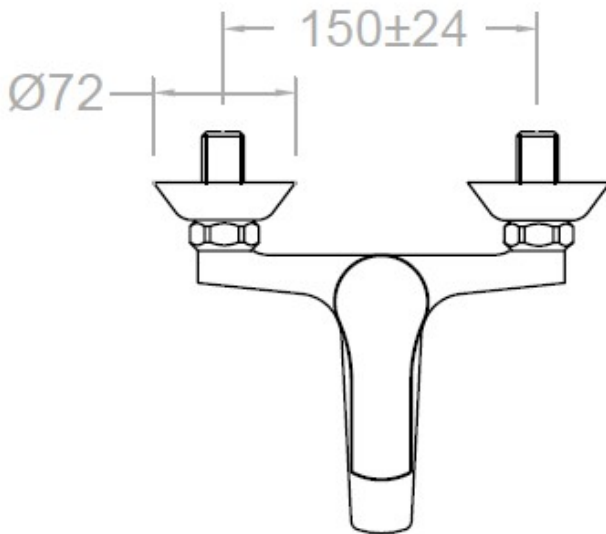

## SPECIFICATION SHEET

<b>Manufacturer</b>	RAMON SOLER-SPAIN
<b>Model</b>	TITANIUM
<b>Description</b>	WALL MOUNTED BATH SHOWER MIXER
<b>Finish</b>	CHROME
<b>Article Code</b>	1805 S