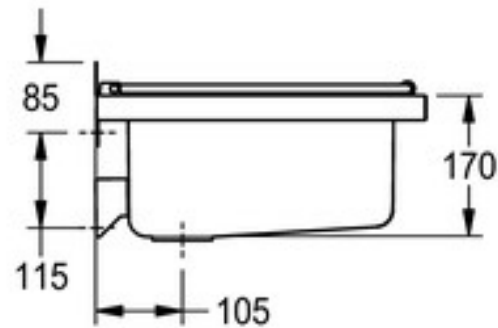

SPECIFICATION SHEET

Manufacturer	FRANKE-GERMANY
Model	SIRIUS
Description	WALL MOUNTED JANITOR SINK WITH FOLDING REST
Finish	ST ST
Article code	BS302