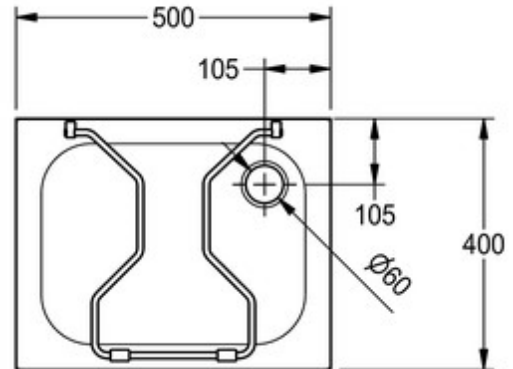

SPECIFICATION SHEET

Manufacturer	FRANKE-GERMANY
Model	SIRIUS
Description	WALL MOUNTED JANITOR SINK WITH FOLDING REST
Finish	ST ST
Article code	BS302