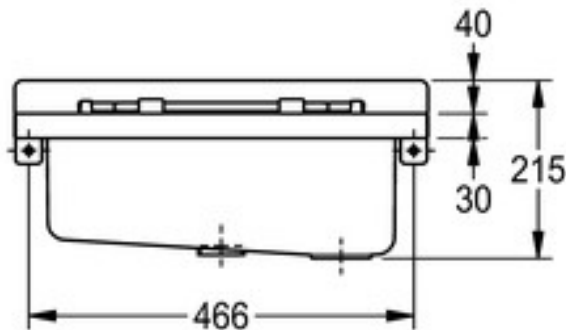

SPECIFICATION SHEET

Manufacturer	FRANKE-GERMANY
Model	SIRIUS
Description	WALL MOUNTED JANITOR SINK WITH FOLDING REST
Finish	ST ST
Article code	BS302