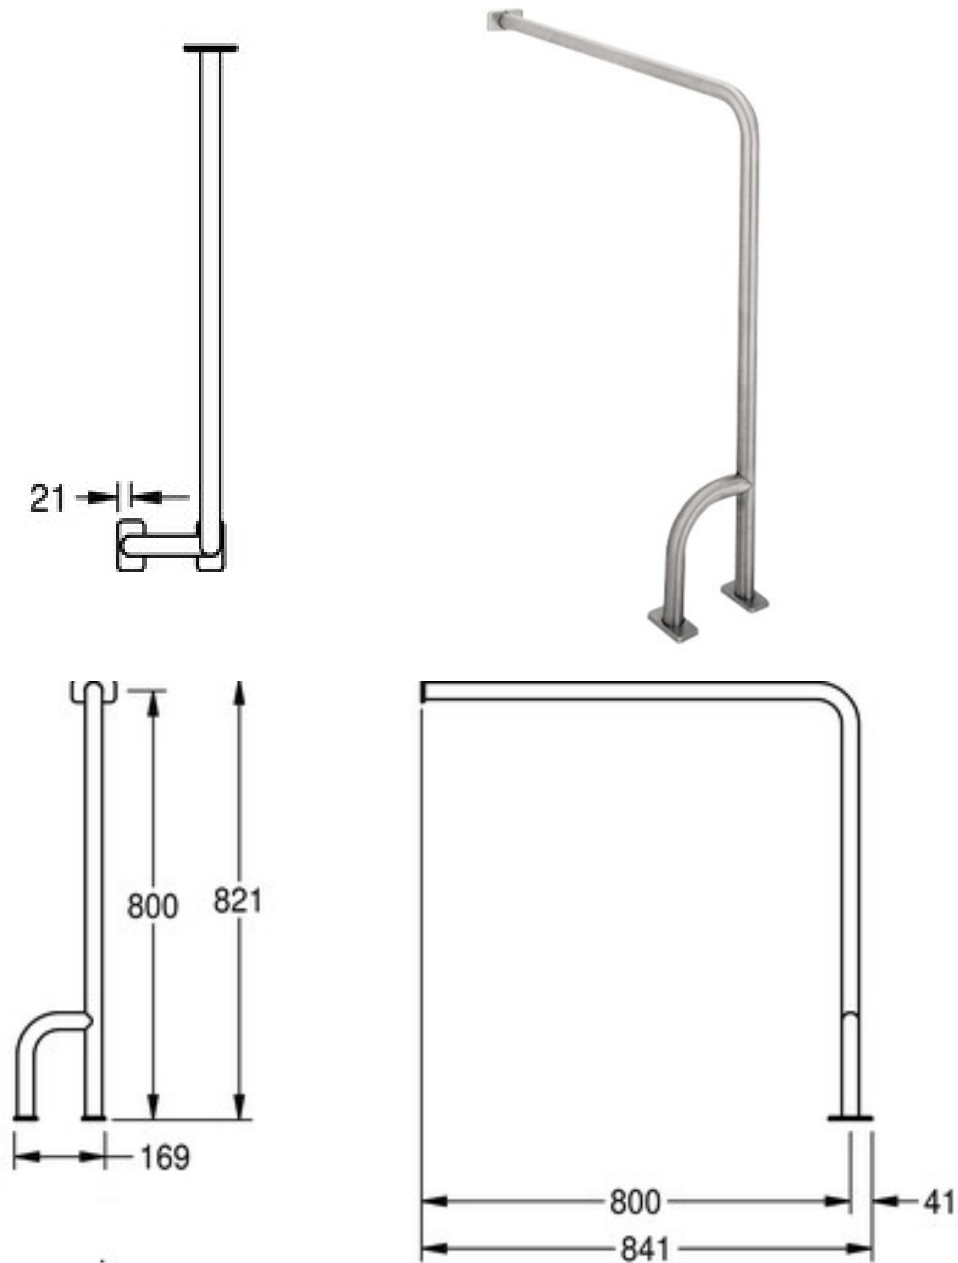

SPECIFICATION SHEET

Manufacturer	FRANKE-GERMANY
Model	CONTINA
Description	SIDE BAR FOR WALL AND FLOOR MOUNTING
Finish	ST ST
Article code	CNTX31L