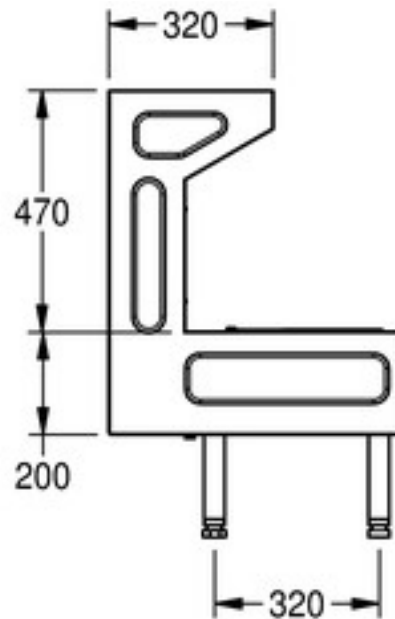

## SPECIFICATION SHEET

<b>Manufacturer</b>	FRANKE-GERMANY
<b>Model</b>	SIRIUS
<b>Description</b>	FLOOR STANDING JANITOR SINK WITH WASH BASIN
<b>Finish</b>	ST ST
<b>Article code</b>	SIRX832