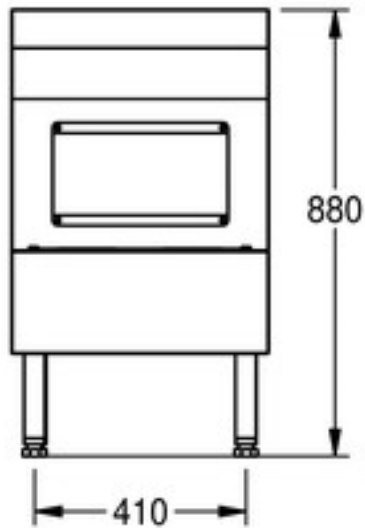

## SPECIFICATION SHEET

<b>Manufacturer</b>	FRANKE-GERMANY
<b>Model</b>	SIRIUS
<b>Description</b>	FLOOR STANDING JANITOR SINK WITH WASH BASIN
<b>Finish</b>	ST ST
<b>Article code</b>	SIRX832