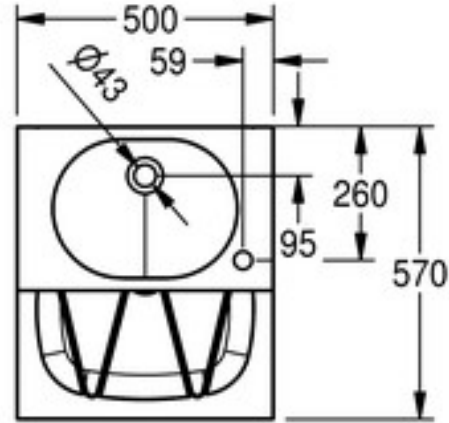

## SPECIFICATION SHEET

<b>Manufacturer</b>	FRANKE-GERMANY
<b>Model</b>	SIRIUS
<b>Description</b>	FLOOR STANDING JANITOR SINK WITH WASH BASIN
<b>Finish</b>	ST ST
<b>Article code</b>	SIRX832