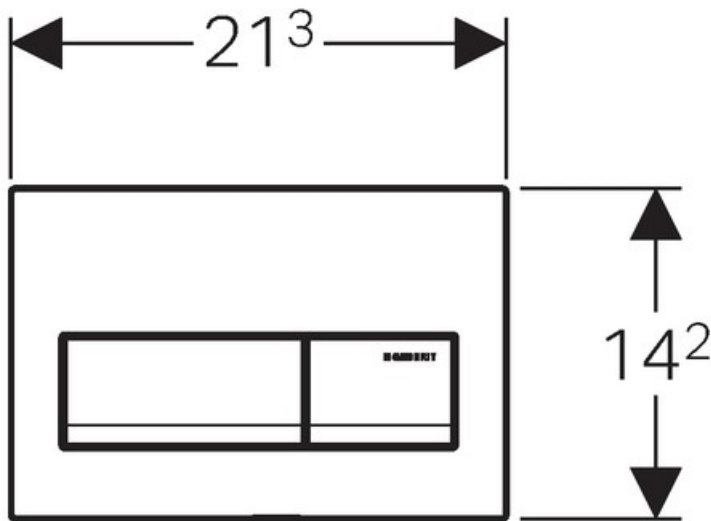

SPECIFICATION SHEET

Manufacturer	GEBERIT-GERMANY
Model	ALPHA50
Description	DUAL FLUSH ACTUATOR PLATE
Finish	WHITE ALPINE / JET BLACK RAL 9005
Article Code	115.060.11.1/115.060.DW.1