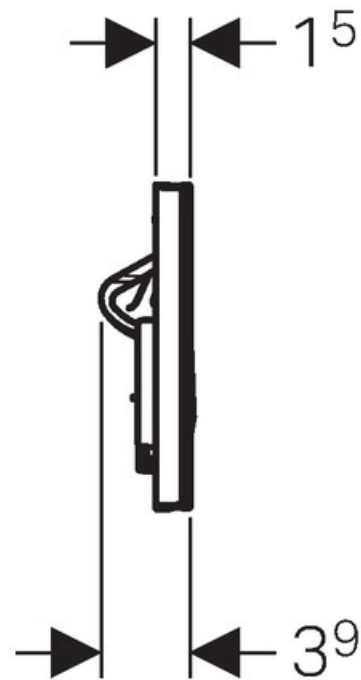

SPECIFICATION SHEET

Manufacturer	GEBERIT-GERMANY
Model	ALPHA50
Description	DUAL FLUSH ACTUATOR PLATE
Finish	WHITE ALPINE / JET BLACK RAL 9005
Article Code	115.060.11.1/115.060.DW.1