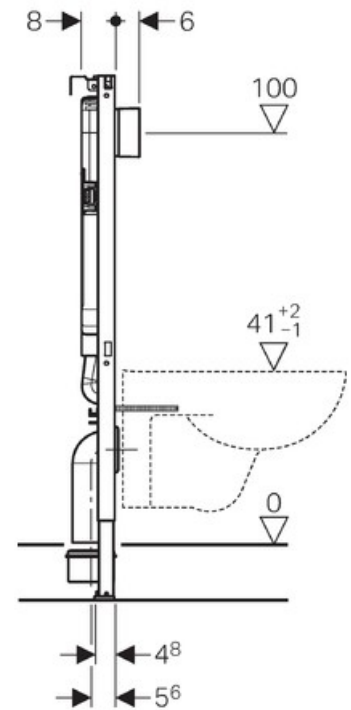

SPECIFICATION SHEET

Manufacturer	GEBERIT-GERMANY
Model	ALPHA DUOFIX
Description	DUOFIX ELEMENT FOR WALL-HUNG WC, 114 CM, WITH ALPHA CONCEALED CISTERN 8 CM
Finish	
Article Code	458.175.00.1