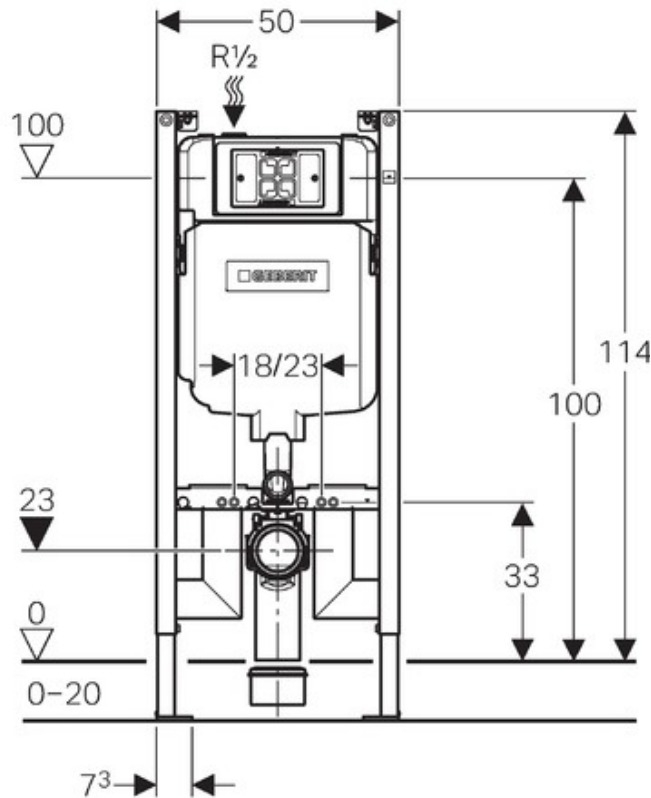

SPECIFICATION SHEET

Manufacturer	GEBERIT-GERMANY
Model	ALPHA DUOFIX
Description	DUOFIX ELEMENT FOR WALL-HUNG WC, 114 CM, WITH ALPHA CONCEALED CISTERN 8 CM
Finish	
Article Code	458.175.00.1