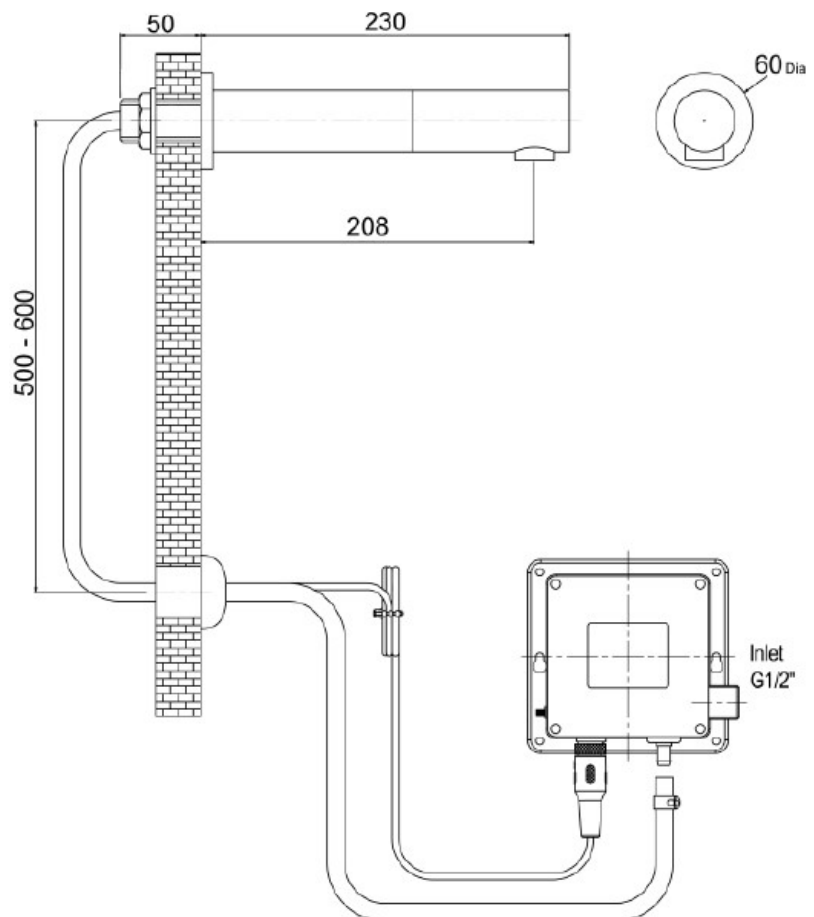

SPECIFICATION SHEET

Manufacturer	DEVA-UK
Model	SENSOR 11D
Description	WALL MOUNTED SENSOR TAP
Finish	CHROME
Article code	SENSOR 11D