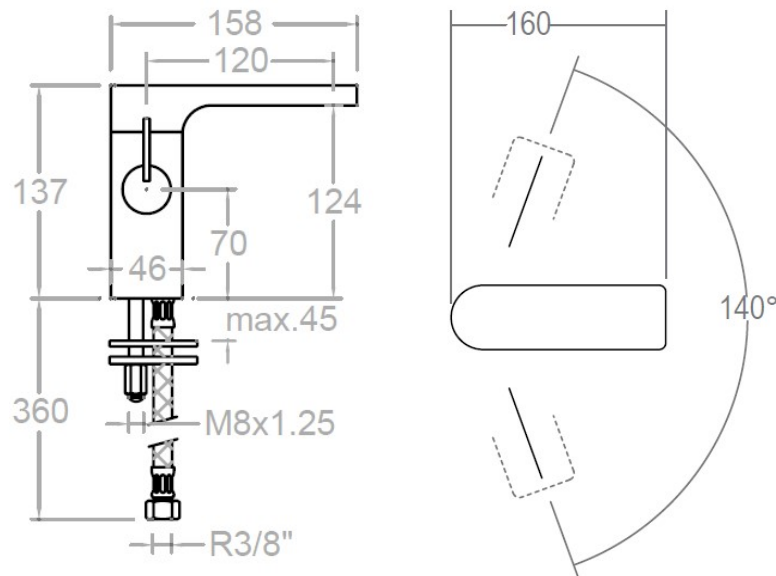

## SPECIFICATION SHEET

<b>Manufacturer</b>	RAMON SOLER-SPAIN
<b>Model</b>	AROLA
<b>Description</b>	ONE HOLE SINGLE LEVER WASH BASIN MIXER WITH 2 FLEXIBLE HOSE
<b>Finish</b>	CHROME
<b>Article Code</b>	2602