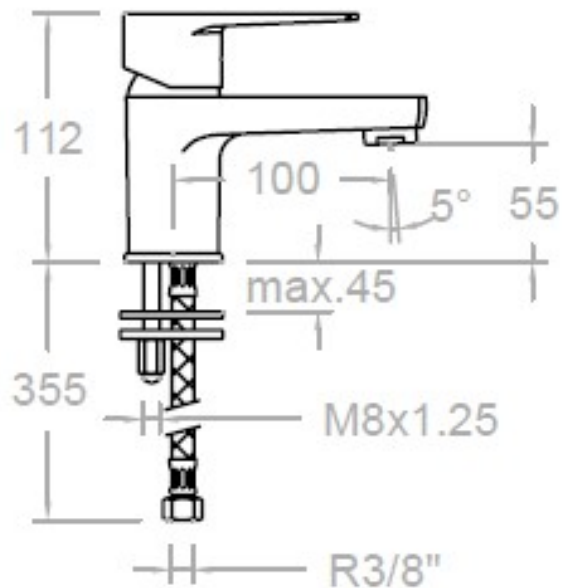

SPECIFICATION SHEET

Manufacturer	RAMON SOLER-SPAIN
Model	TITANIUM
Description	ONE HOLE SINGLE LEVER WASH BASIN MIXER WITH 2 FLEXIBLE HOSE AND POP UP WASTE
Finish	CHROME
Article Code	1801 VA