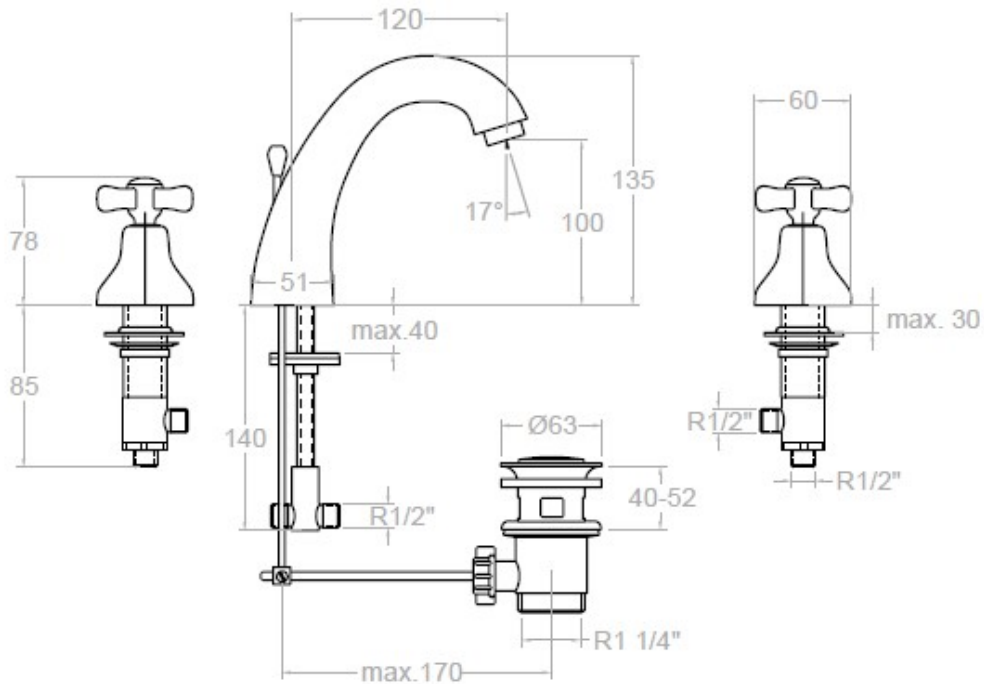

Manufacturer	RAMON SOLER-SPAIN
Model	GAUDI II
Description	3-HOLE DECK MOUNTED WASH BASIN MIXER WITH 2 FLEXIBLE HOSE AND POP-UP WASTE
Finish	CHROME
Article Code	3142C VA