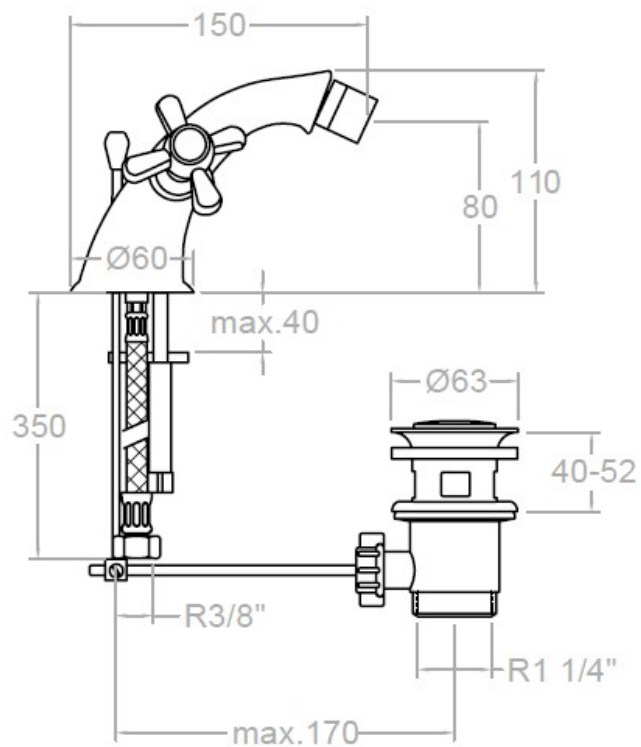

SPECIFICATION SHEET

Manufacturer	RAMON SOLER-SPAIN
Model	GAUDI II
Description	ONE HOLE TWO-HANDLE BIDET MIXER WITH 2 FLEXIBLE HOSE AND POP-UP WASTE.
Finish	CHROME
Article Code	3103C VA