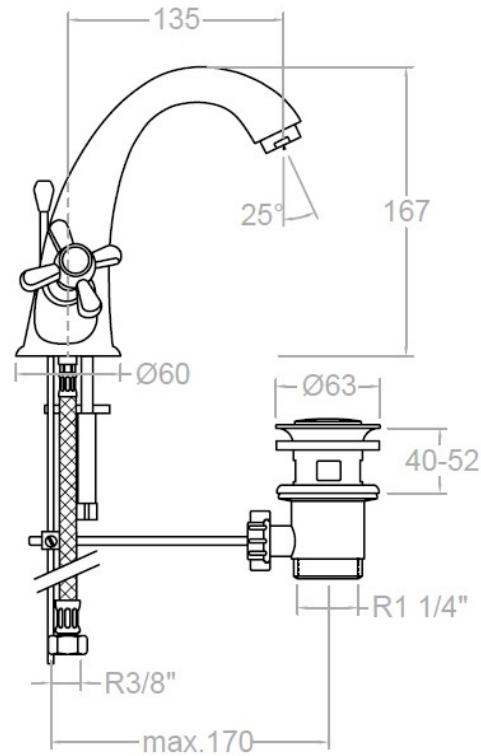

SPECIFICATION SHEET

Manufacturer	RAMON SOLER-SPAIN
Model	GAUDI II
Description	ONE HOLE TWO-HANDLE WASH BASIN MIXER WITH 2 FLEXIBLE HOSE AND POP-UP WASTE.
Finish	CHROME
Article Code	3101C VA