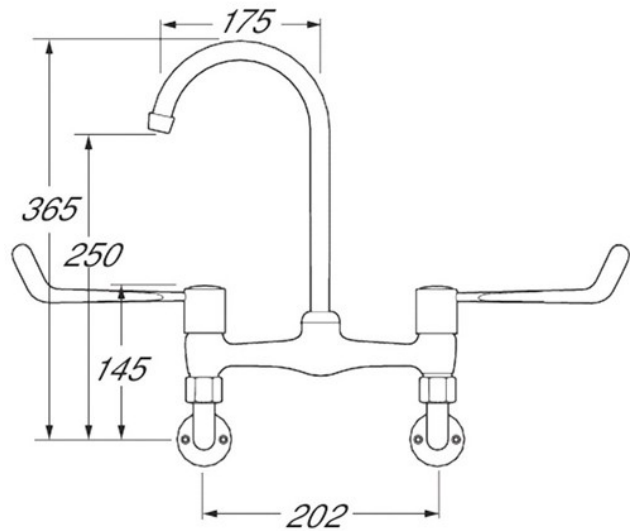

## SPECIFICATION SHEET

<b>Manufacturer</b>	DEVA-UK
<b>Model</b>	LEVER ACTION
<b>Description</b>	WALL MOUNTED 6" LEVER BIRDGE SINK MIXER WITH SWIVEL SPOUT AND 2 FLEXIBLE HOSE
<b>Finish</b>	CHROME
<b>Article code</b>	DLV305WM