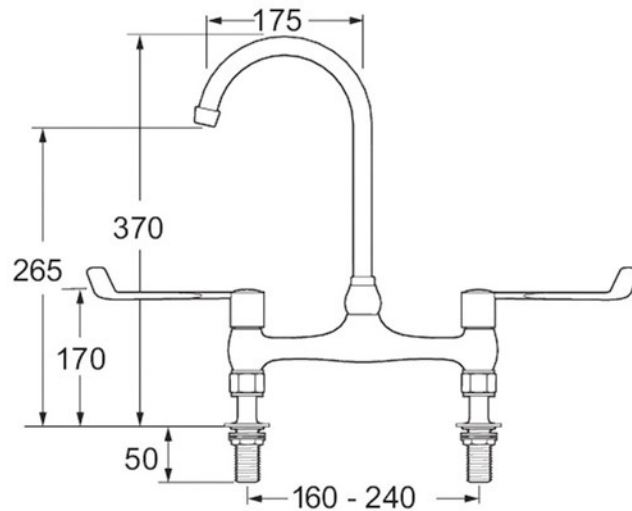

SPECIFICATION SHEET

Manufacturer	DEVA-UK
Model	LEVER ACTION
Description	6" LEVER BIRDGE SINK MIXER WITH SWIVEL SPOUT AND 2 FLEXIBLE HOSE
Finish	CHROME
Article code	DLV305B