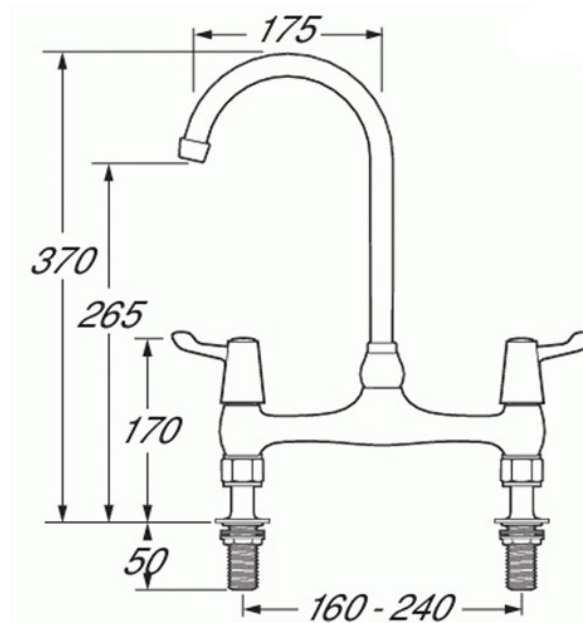

## SPECIFICATION SHEET

<b>Manufacturer</b>	DEVA-UK
<b>Model</b>	LEVER ACTION
<b>Description</b>	3" LEVER BRIDGE SINK MIXER WITH SWIVEL SPOUT AND 2 FLEXIBLE HOSE
<b>Finish</b>	CHROME
<b>Article code</b>	DLT305B