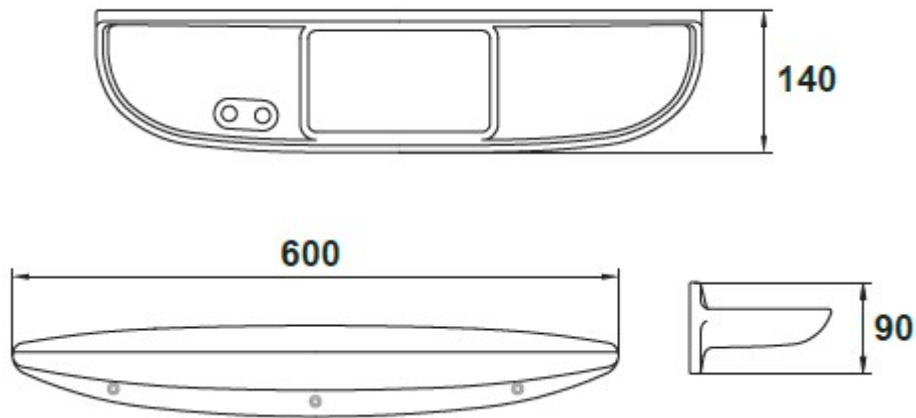

## SPECIFICATION SHEET

<b>Manufacturer</b>	GALA GROUP OF ROCA-SPAIN
<b>Model</b>	RUBI
<b>Description</b>	FLAT SHELF 55 X 14 X 9 CM.
<b>Finish</b>	CHROME
<b>Article Code</b>	01100