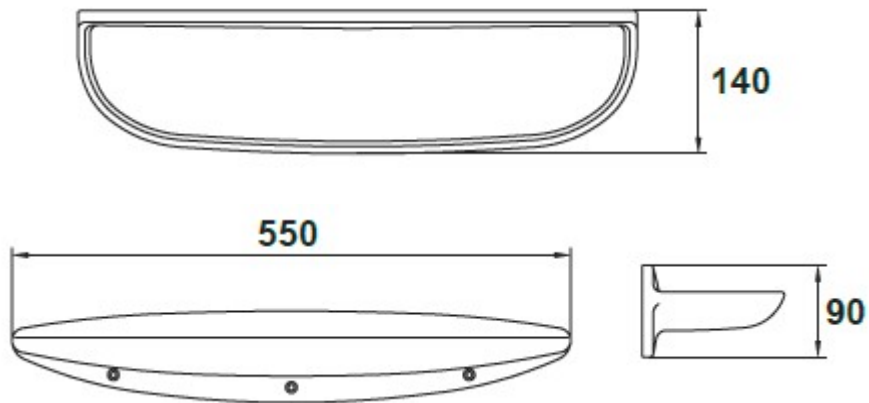

SPECIFICATION SHEET

Manufacturer	GALA GROUP OF ROCA-SPAIN
Model	RUBI
Description	SHELF 60 X 14 X 9 CM. MOUNTING KIT INCLUDED
Finish	CHROME
Article Code	01090