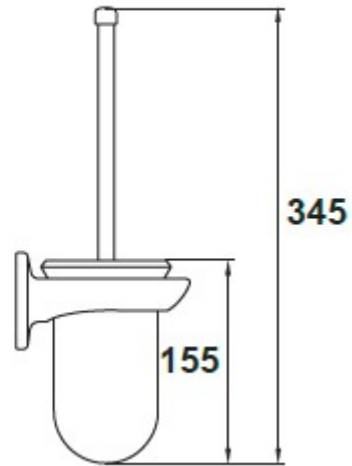

SPECIFICATION SHEET

155

135

345

155

Manufacturer	GALA GROUP OF ROCA-SPAIN
Model	RUBI
Description	TOILET BRUSH 15,5 X 13,5 X 34,5 CM.
Finish	CHROME
Article Code	01081