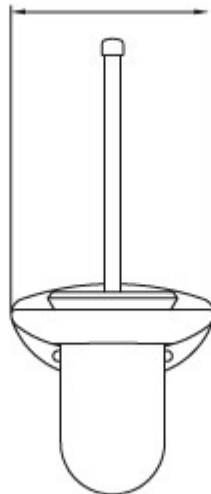

SPECIFICATION SHEET

155

135

345

155

Manufacturer	GALA GROUP OF ROCA-SPAIN
Model	RUBI
Description	TOILET BRUSH 15,5 X 13,5 X 34,5 CM.
Finish	CHROME
Article Code	01081