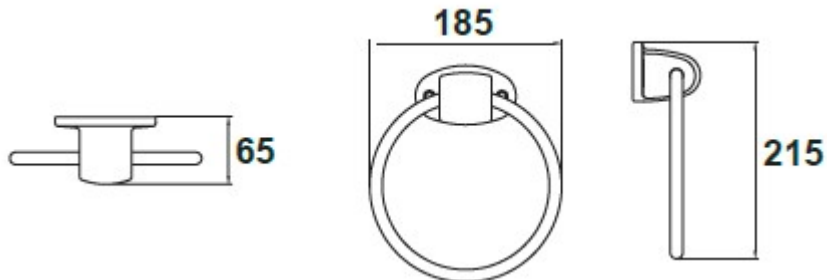

## SPECIFICATION SHEET

<b>Manufacturer</b>	GALA GROUP OF ROCA-SPAIN
<b>Model</b>	RUBI
<b>Description</b>	CHROME TOWEL RING
<b>Finish</b>	CHROME
<b>Article Code</b>	01071