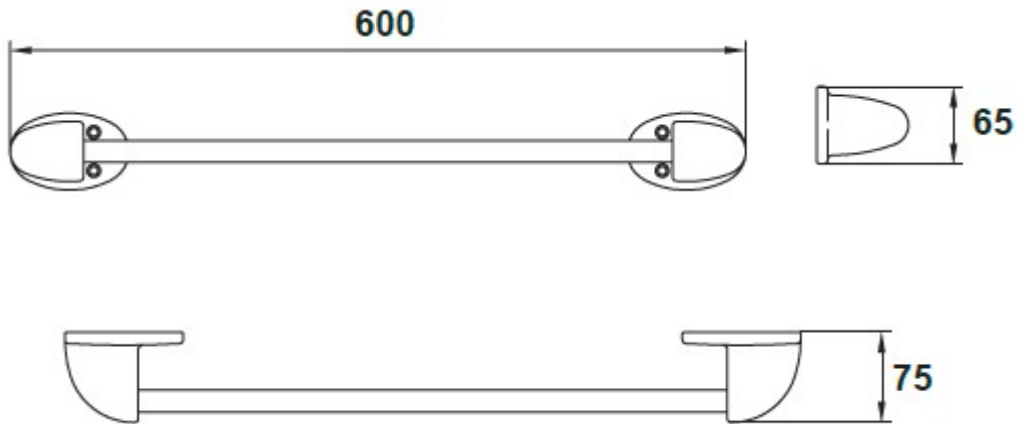

SPECIFICATION SHEET

Manufacturer	GALA GROUP OF ROCA-SPAIN
Model	RUBI
Description	CHROME TOWEL RAIL 60 CM. MOUNTING KIT INCLUDED
Finish	CHROME
Article Code	01061