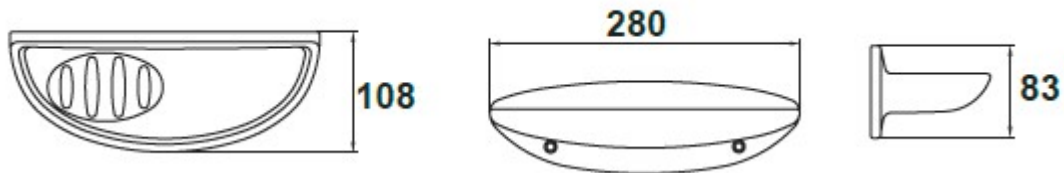

## SPECIFICATION SHEET

|                     |                                    |
|---------------------|------------------------------------|
| <b>Manufacturer</b> | GALA GROUP OF ROCA-SPAIN           |
| <b>Model</b>        | RUBI                               |
| <b>Description</b>  | BATH SOAP DISH 28 X 10,8 X 8,3 CM. |
| <b>Finish</b>       | CHROME                             |
| <b>Article Code</b> | 01030                              |