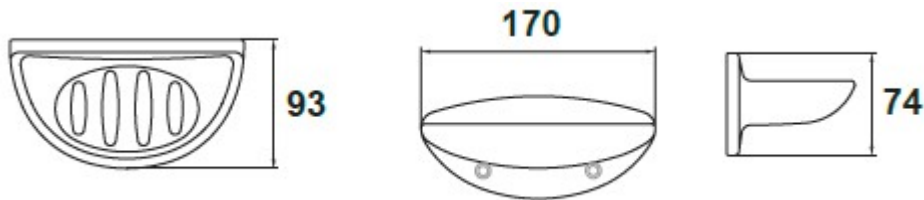

SPECIFICATION SHEET

Manufacturer	GALA GROUP OF ROCA-SPAIN
Model	RUBI
Description	WASH-BASIN SOAP DISH 17 X 9,3 X 7,4 CM.
Finish	CHROME
Article Code	01020