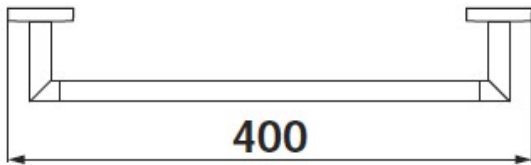

SPECIFICATION SHEET

Manufacturer	GALA GROUP OF ROCA-SPAIN
Model	TRENDLY HOTELS
Description	TOWEL RAIL 40 CM.
Finish	CHROME
Article Code	53068