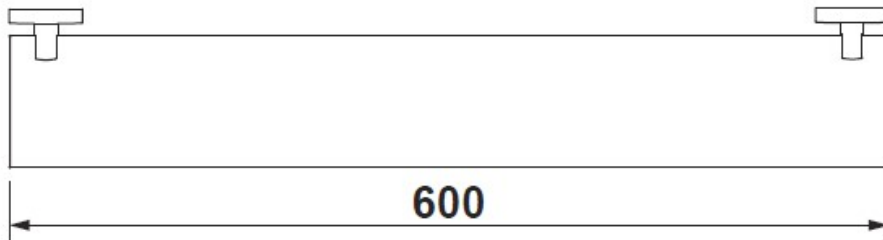

SPECIFICATION SHEET

Manufacturer	GALA GROUP OF ROCA-SPAIN
Model	TRENDLY HOTELS
Description	GLASS SHELF 60 CM.
Finish	CHROME
Article Code	53062