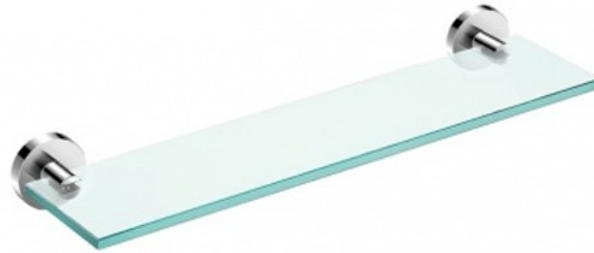

SPECIFICATION SHEET

Manufacturer	GALA GROUP OF ROCA-SPAIN
Model	TRENDLY HOTELS
Description	GLASS SHELF 60 CM.
Finish	CHROME
Article Code	53062