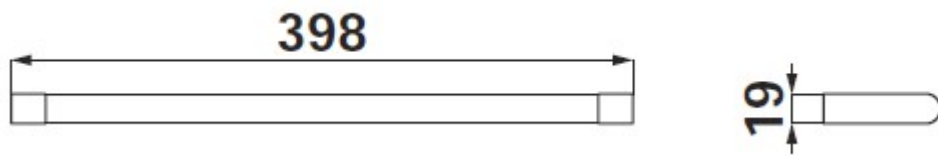

SPECIFICATION SHEET

Manufacturer	GALA GROUP OF ROCA-SPAIN
Model	PURE
Description	TOWEL RAIL 40 CM.
Finish	CHROME
Article Code	53036