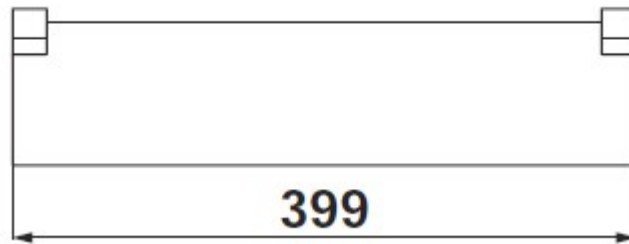

## SPECIFICATION SHEET

<b>Manufacturer</b>	GALA GROUP OF ROCA-SPAIN
<b>Model</b>	PURE
<b>Description</b>	GLASS SHELF 40 CM.
<b>Finish</b>	CHROME
<b>Article Code</b>	53032