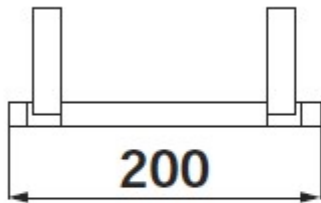

SPECIFICATION SHEET

Manufacturer	GALA GROUP OF ROCA-SPAIN
Model	DESIGN
Description	TOWEL RING 20 X 15,5 CM.
Finish	CHROME
Article Code	53055