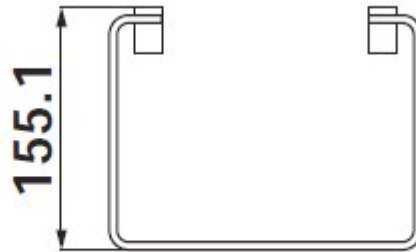

SPECIFICATION SHEET

Manufacturer	GALA GROUP OF ROCA-SPAIN
Model	DESIGN
Description	TOWEL RING 20 X 15,5 CM.
Finish	CHROME
Article Code	53055