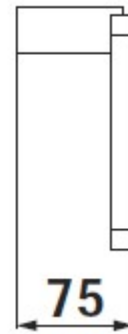

SPECIFICATION SHEET

Manufacturer	GALA GROUP OF ROCA-SPAIN
Model	DESIGN
Description	TOWEL RING 20 X 15,5 CM.
Finish	CHROME
Article Code	53055