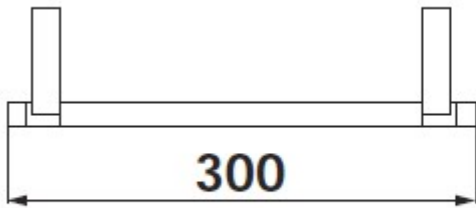

SPECIFICATION SHEET

Manufacturer	GALA GROUP OF ROCA-SPAIN
Model	DESIGN
Description	TOWEL RING 30 X 12,5 CM.
Finish	CHROME
Article Code	53054