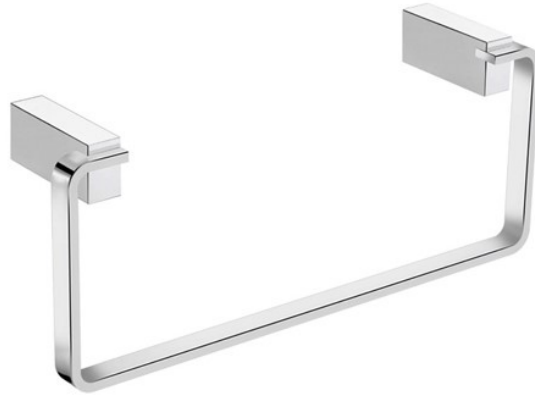

SPECIFICATION SHEET

Manufacturer	GALA GROUP OF ROCA-SPAIN
Model	DESIGN
Description	TOWEL RING 30 X 12,5 CM.
Finish	CHROME
Article Code	53054