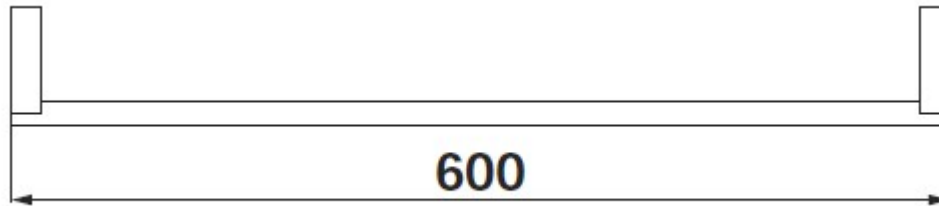

SPECIFICATION SHEET

Manufacturer	GALA GROUP OF ROCA-SPAIN
Model	DESIGN
Description	TOWEL RAIL 60 CM.
Finish	CHROME
Article Code	53053