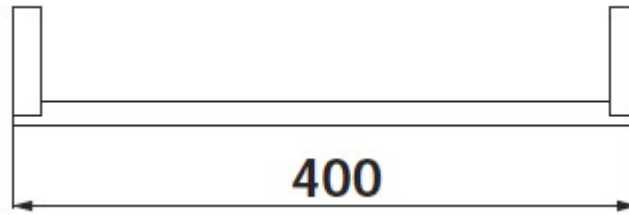

SPECIFICATION SHEET

Manufacturer	GALA GROUP OF ROCA-SPAIN
Model	DESIGN
Description	TOWEL RAIL 40 CM.
Finish	CHROME
Article Code	53052