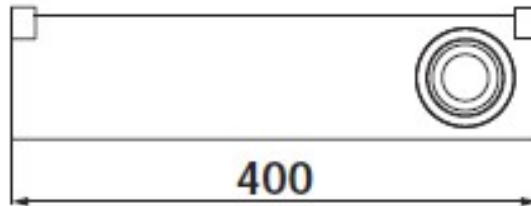

SPECIFICATION SHEET

| | |
|---------------------|--|
| Manufacturer | GALA GROUP OF ROCA-SPAIN |
| Model | DESIGN |
| Description | 40 CM. GLASS SHELF WITH TUMBLER HOLDER |
| Finish | CHROME |
| Article Code | 53048 |