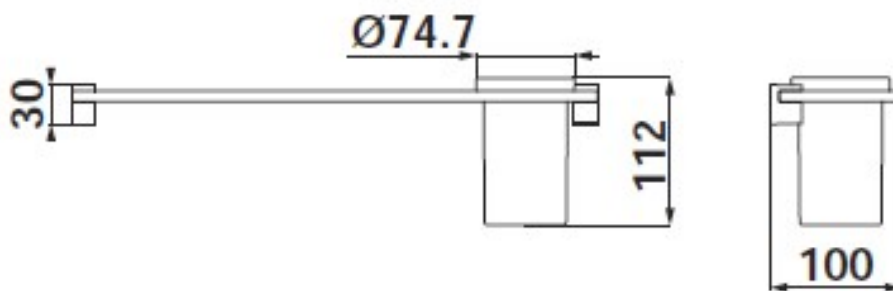

SPECIFICATION SHEET

| | |
|---------------------|--|
| Manufacturer | GALA GROUP OF ROCA-SPAIN |
| Model | DESIGN |
| Description | 40 CM. GLASS SHELF WITH TUMBLER HOLDER |
| Finish | CHROME |
| Article Code | 53048 |