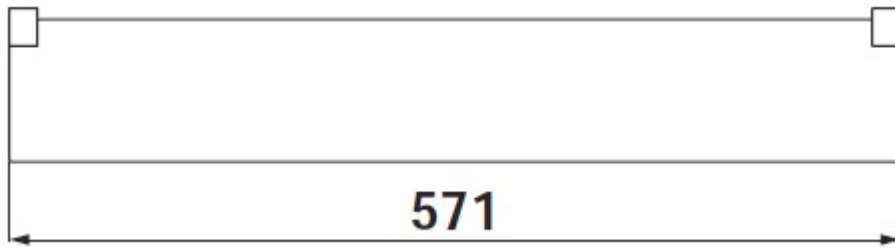

SPECIFICATION SHEET

Manufacturer	GALA GROUP OF ROCA-SPAIN
Model	DESIGN
Description	GLASS SHELF 60 CM.
Finish	CHROME
Article Code	53047