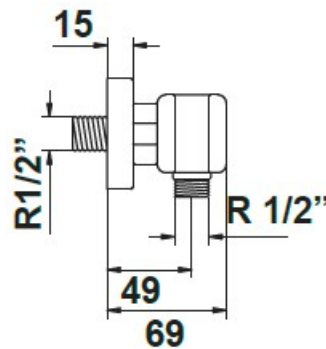

SPECIFICATION SHEET

Manufacturer	GALA GROUP OF ROCA-SPAIN
Model	BLOC
Description	SINGLE LEVER SHOWER MIXER
Finish	CHROME
Article code	38853