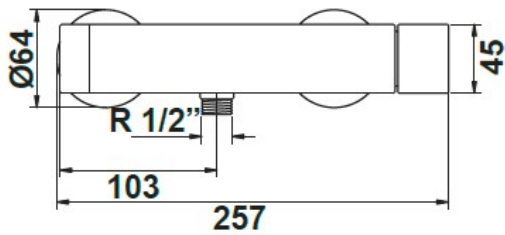

SPECIFICATION SHEET

Manufacturer	GALA GROUP OF ROCA-SPAIN
Model	BLOC
Description	SINGLE LEVER SHOWER MIXER
Finish	CHROME
Article code	38853