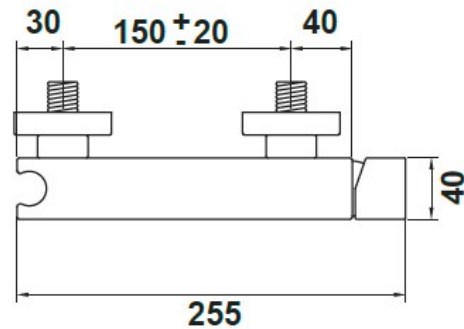

SPECIFICATION SHEET

Manufacturer	GALA GROUP OF ROCA-SPAIN
Model	BLOC
Description	SINGLE LEVER SHOWER MIXER
Finish	CHROME
Article code	38853