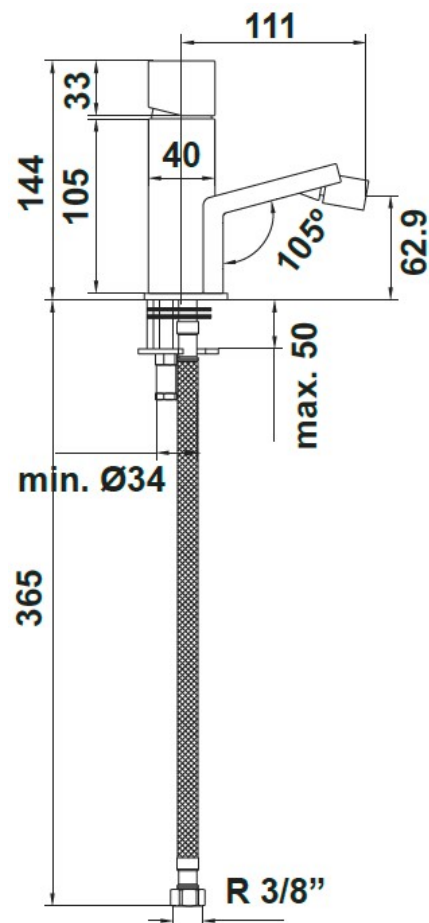

SPECIFICATION SHEET

Manufacturer	GALA GROUP OF ROCA-SPAIN
Model	BLOC
Description	SINGLE LEVER BIDET MIXER WITH 2 FLEXIBLE HOSE
Finish	CHROME
Article code	38851