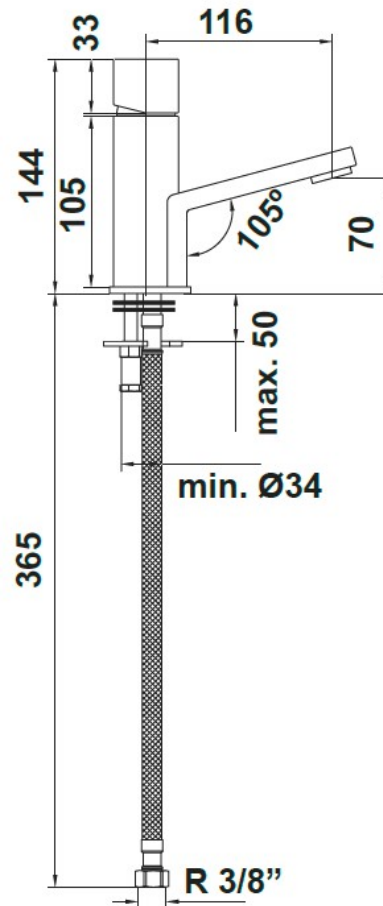

SPECIFICATION SHEET

Manufacturer	GALA GROUP OF ROCA-SPAIN
Model	BLOC
Description	SINGLE LEVER WASH BASIN MIXER WITH 2 FLEXIBLE HOSE
Finish	CHROME
Article code	38850