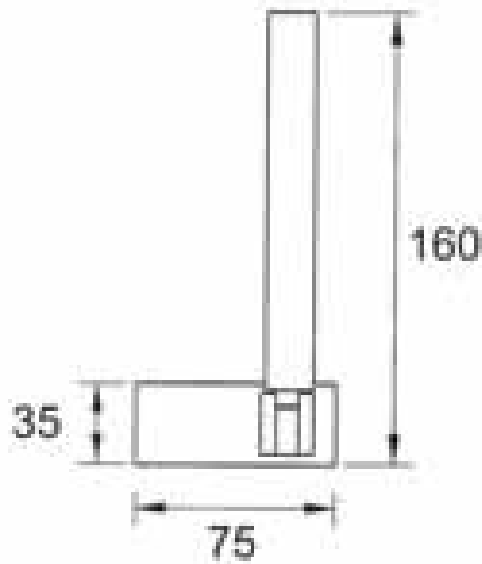

SPECIFICATION SHEET

Manufacturer	ITALMIX-ITALY
Model	DOCCE
Description	LUXURY SHATAFF SET COMPOSED BY HAND-SHOWER, FLEXIBLE HOSE AND BRASS ADJUSTABLE WALL BRACKET.
Finish	CHROME
Article code	ZS 8803