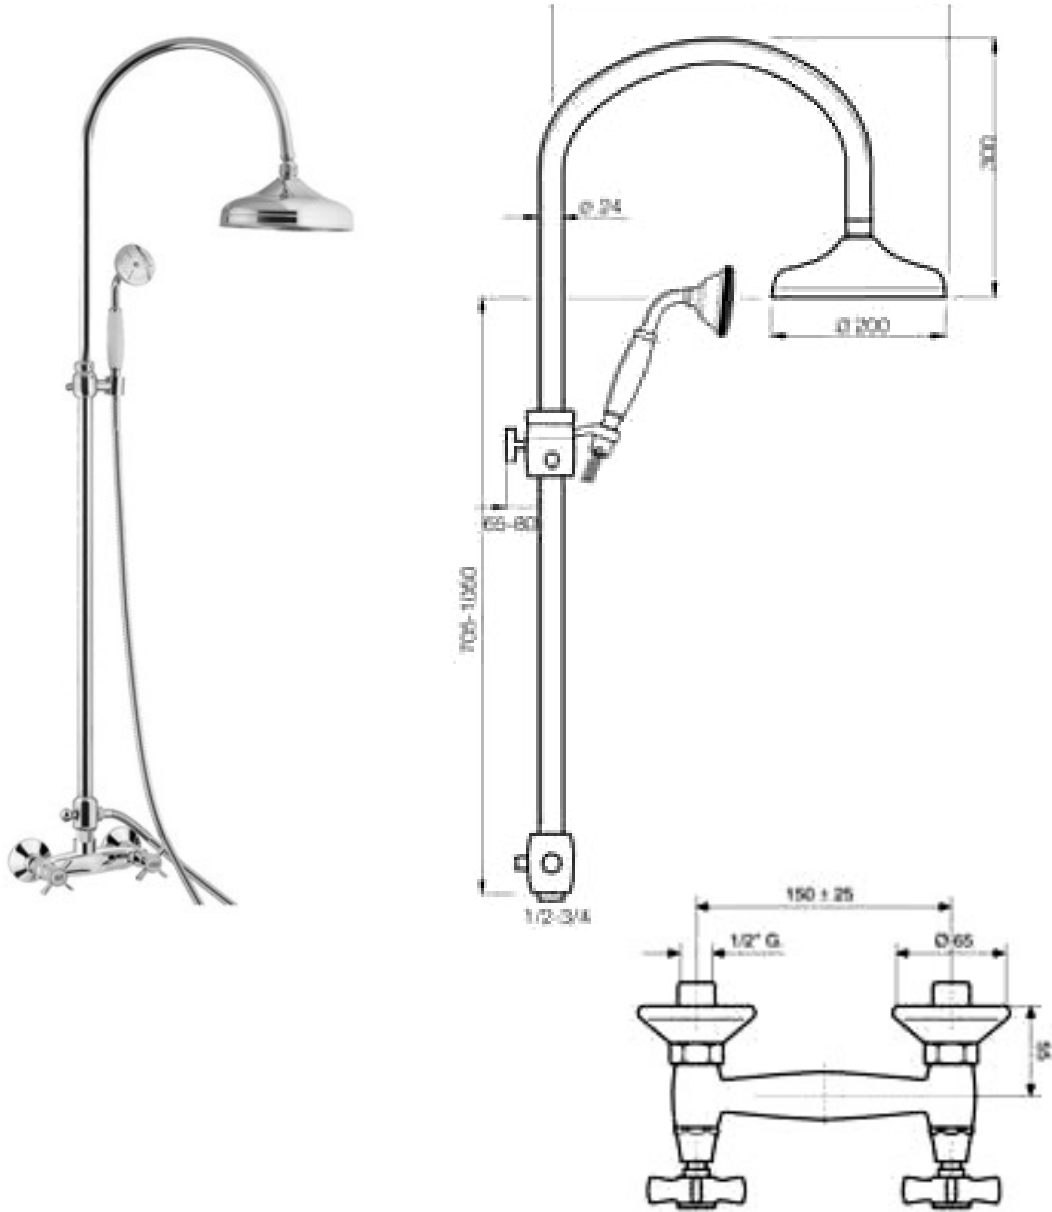

## SPECIFICATION SHEET

<b>Manufacturer</b>	ITALMIX-ITALY
<b>Model</b>	DOCCE
<b>Description</b>	EXTENDIBLE SHOWER COLUMN WITH DIVERTER AND M 1/2" CONNECTION FOR HOSE, BRASS FLEXIBLE HOSE L= 150 CM, DOUBLE CLAMP, ROUNDED HEAD SHOWER Ø 200 MM, HAND SHOWER, ADJUSTABLE SHOWER SUPPORT. EXTERNAL SHOWER MIXER.
<b>Finish</b>	CHROME
<b>Article code</b>	ZD 15033