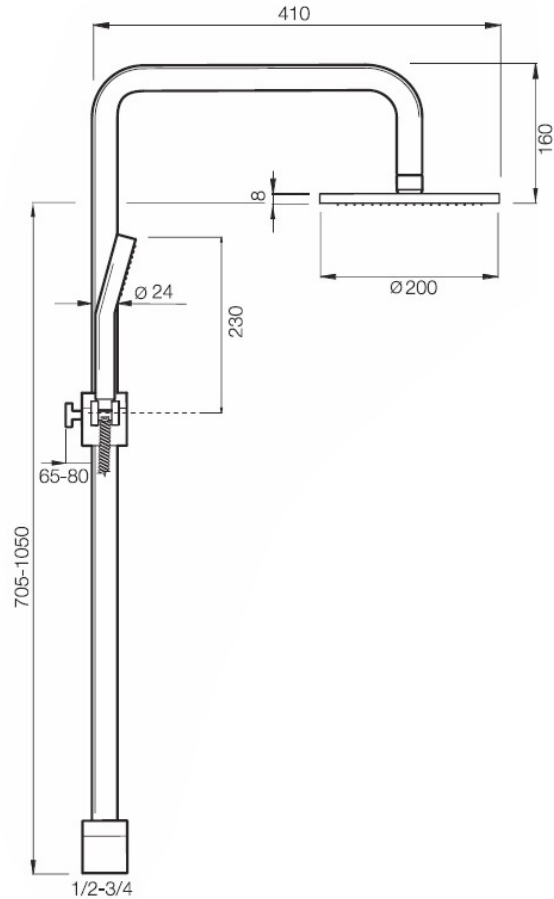

## SPECIFICATION SHEET

|                     |  |
|---------------------|--|
| <b>Manufacturer</b> | ITALMIX-ITALY  |
| <b>Model</b>        | DOCCE  |
| <b>Description</b>  | EXTENDIBLE SHOWER COLUMN WITH DIVERTER AND M1/2" CONNECTION FOR HOSE, BRASS FLEXIBLE HOSE L= 150 CM, DOUBLE CLAMP, SQUARED HEAD SHOWER 200 MM, HAND SHOWER, ADJUSTABLE SHOWER SUPPORT. READY FOR CONNECTION TO EXTERNAL SHOWER (WATER FLOW OUTLET ON TOP). SLIDING HAND-SHOWER BRACKET. THERMOSTATIC MIXER |
| <b>Finish</b>       | CHROME   |
| <b>Article code</b> | ZD 5013T, ZD 5013/30T, ZD 5013/40T   |