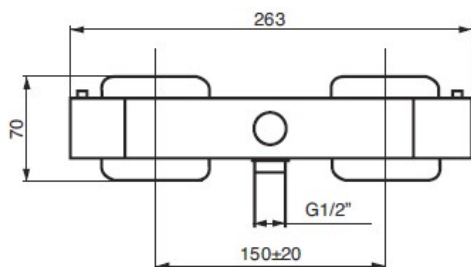

## SPECIFICATION SHEET

|                     |  |
|---------------------|--|
| <b>Manufacturer</b> | ITALMIX-ITALY  |
| <b>Model</b>        | DOCCE  |
| <b>Description</b>  | EXTENDIBLE SHOWER COLUMN WITH DIVERTER AND M1/2" CONNECTION FOR HOSE, BRASS FLEXIBLE HOSE L= 150 CM, DOUBLE CLAMP, SQUARED HEAD SHOWER 200 MM, HAND SHOWER, ADJUSTABLE SHOWER SUPPORT. READY FOR CONNECTION TO EXTERNAL SHOWER (WATER FLOW OUTLET ON TOP). SLIDING HAND-SHOWER BRACKET. THERMOSTATIC MIXER |
| <b>Finish</b>       | CHROME   |
| <b>Article code</b> | ZD 5013T, ZD 5013/30T, ZD 5013/40T   |