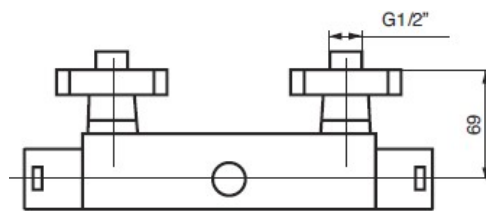

## SPECIFICATION SHEET

|                     |  |
|---------------------|--|
| <b>Manufacturer</b> | ITALMIX-ITALY  |
| <b>Model</b>        | DOCCE  |
| <b>Description</b>  | EXTENDIBLE SHOWER COLUMN WITH DIVERTER AND M1/2" CONNECTION FOR HOSE, BRASS FLEXIBLE HOSE L= 150 CM, DOUBLE CLAMP, SQUARED HEAD SHOWER 200 MM, HAND SHOWER, ADJUSTABLE SHOWER SUPPORT. READY FOR CONNECTION TO EXTERNAL SHOWER (WATER FLOW OUTLET ON TOP). SLIDING HAND-SHOWER BRACKET. THERMOSTATIC MIXER |
| <b>Finish</b>       | CHROME   |
| <b>Article code</b> | ZD 5013T, ZD 5013/30T, ZD 5013/40T   |