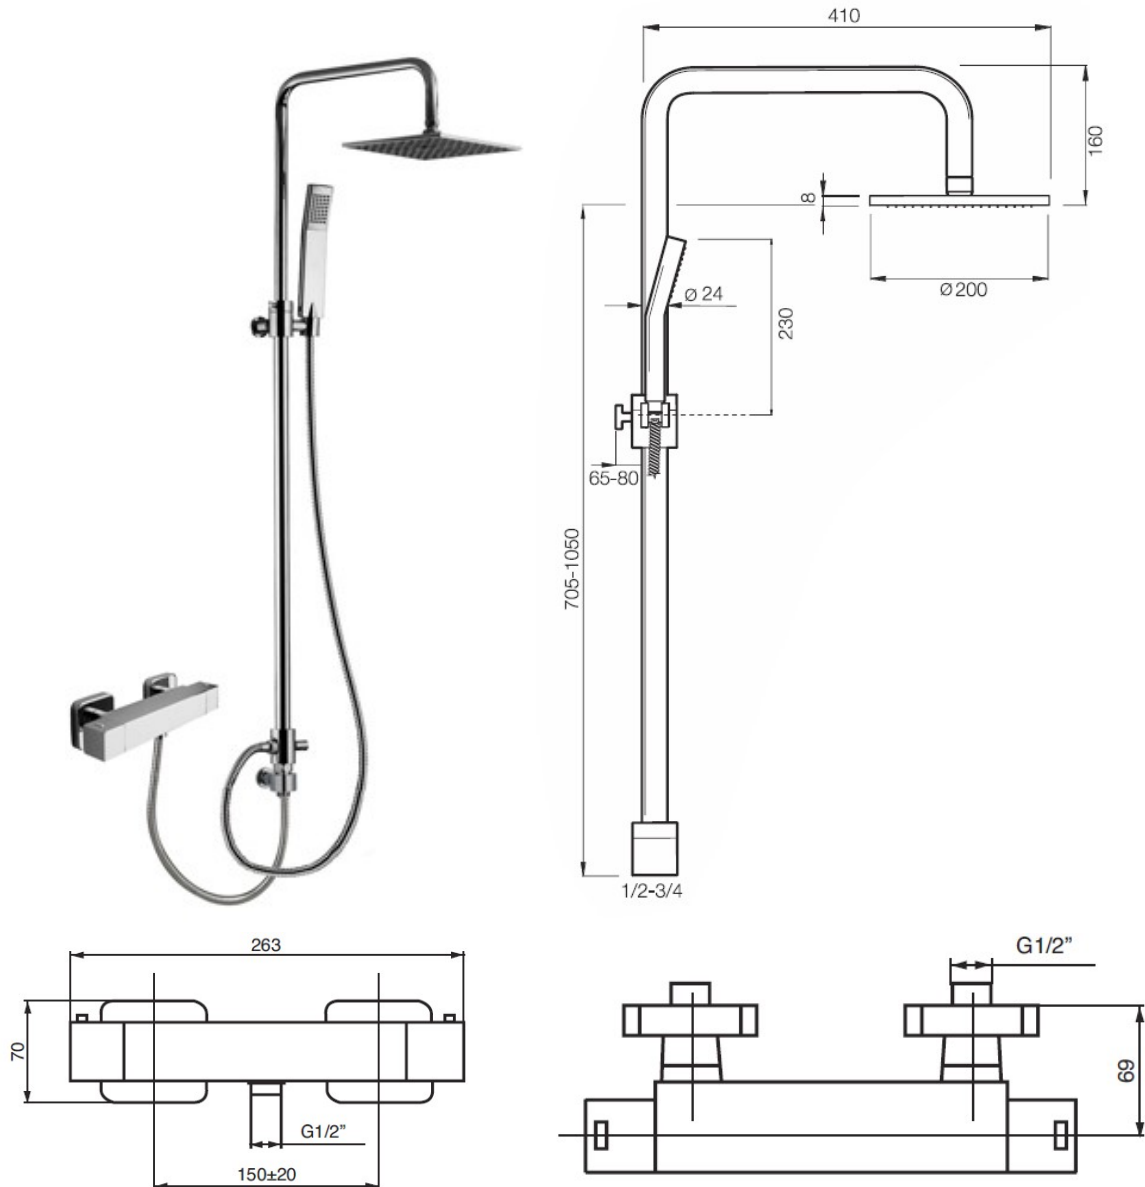

SPECIFICATION SHEET

Manufacturer	ITALMIX-ITALY
Model	DOCCE
Description	EXTENDIBLE SHOWER COLUMN WITH DIVERTER AND M 1/2" CONNECTION FOR HOSE, BRASS FLEXIBLE HOSE L=30CM, DOUBLE CLAMP, SQUARED HEAD SHOWER 200MM, HAND SHOWER, ADJUSTABLE SHOWER SUPPORT. READY FOR CONNECTION TO EXTERNAL SHOWER MIXER. SLIDING HAND-SHOWER BRACKET. THERMOSTATIC MIXER
Finish	CHROME
Article code	ZD 5012T, ZD 5012/30T, ZD 5012/40T