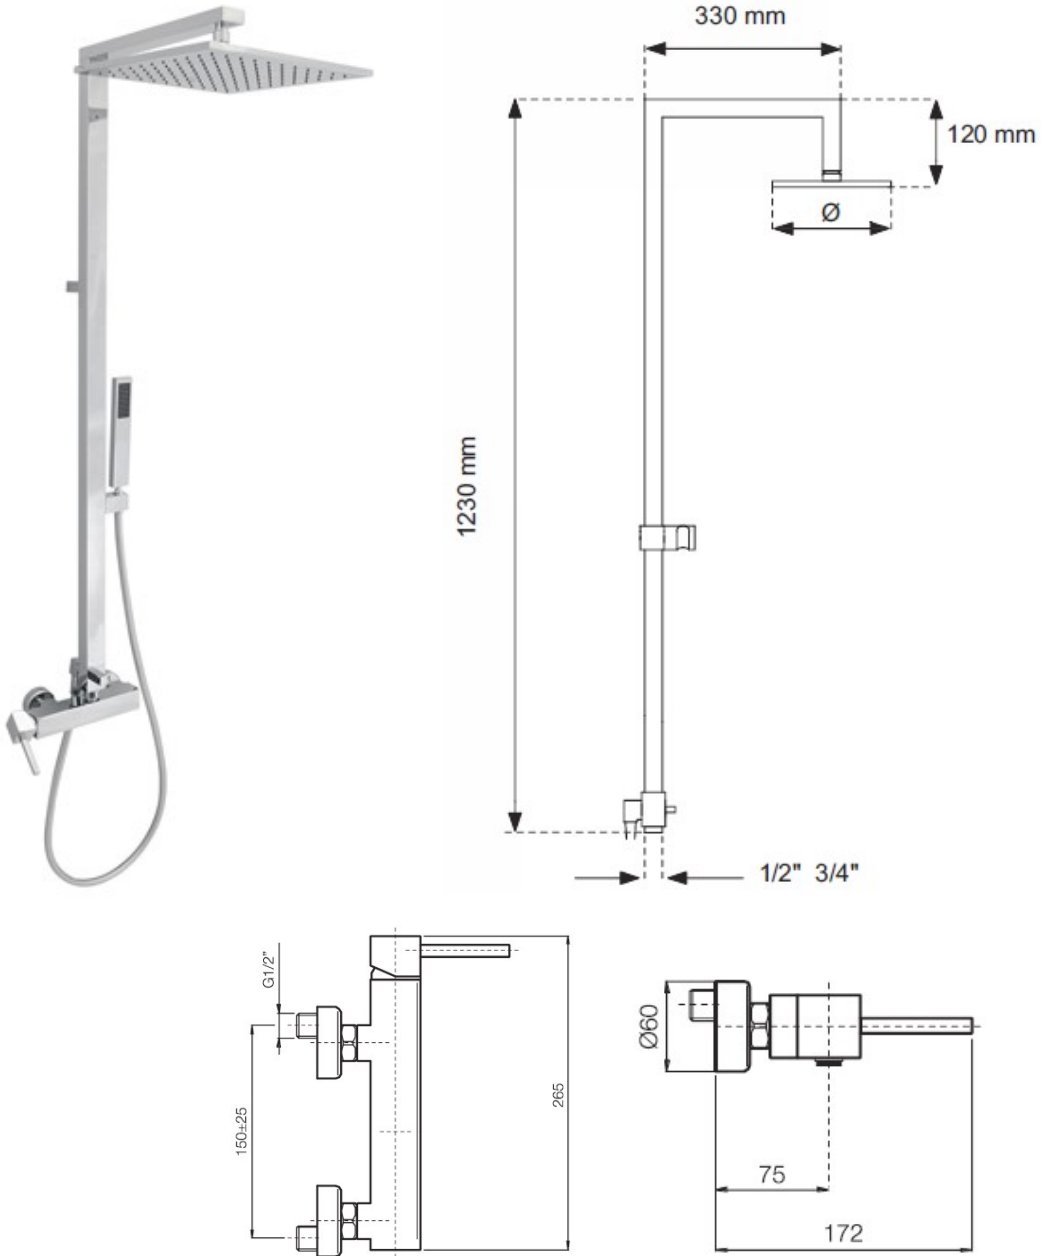

SPECIFICATION SHEET

Manufacturer	ITALMIX-ITALY
Model	DOCCE
Description	PLUS SHOWER COLUMN IN BRASS, SQUARE SHOWER HEAD, DIVERTER, SHOWER KIT WITH ANTIMESTONE ONE JET BRASS HAND SHOWER, SILVER FLEXIBLE AND EXPOSED SHOWER MIXER
Finish	CHROME
Article code	ZD 10255PLCR, ZD 10255PLCR30, ZD 10255PLCR40