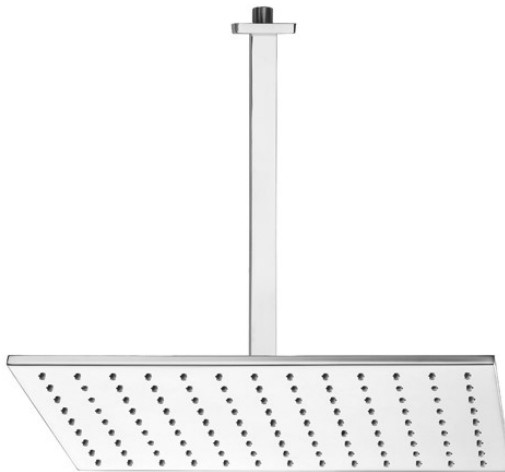

SPECIFICATION SHEET

∅ 200x200 mm

∅ 300x300 mm

∅ 400x400 mm

Manufacturer	ITALMIX-ITALY
Model	DOCCE
Description	SQUARED ANTI-LIMESTONE BRASS SHOWER-HEAD, "RAIN" JET, ULTRASLIM (2MM), WATER SAVING, WITH SQUARED BRASS ARM 20CM AND SWIVEL JOINT.
Finish	CHROME
Article code	ZD 5213, ZD 5213/30, ZD 5213/40