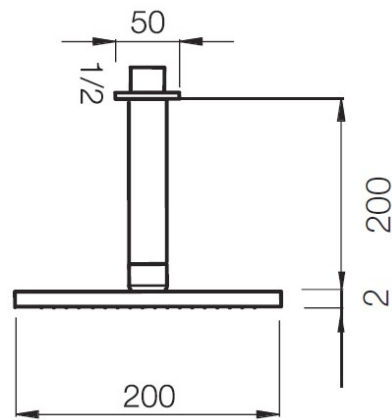

SPECIFICATION SHEET

∅ 200x200 mm

∅ 300x300 mm

∅ 400x400 mm

Manufacturer	ITALMIX-ITALY
Model	DOCCE
Description	SQUARED ANTI-LIMESTONE BRASS SHOWER-HEAD, "RAIN" JET, ULTRASLIM (2MM), WATER SAVING, WITH SQUARED BRASS ARM 20CM AND SWIVEL JOINT.
Finish	CHROME
Article code	ZD 5213, ZD 5213/30, ZD 5213/40