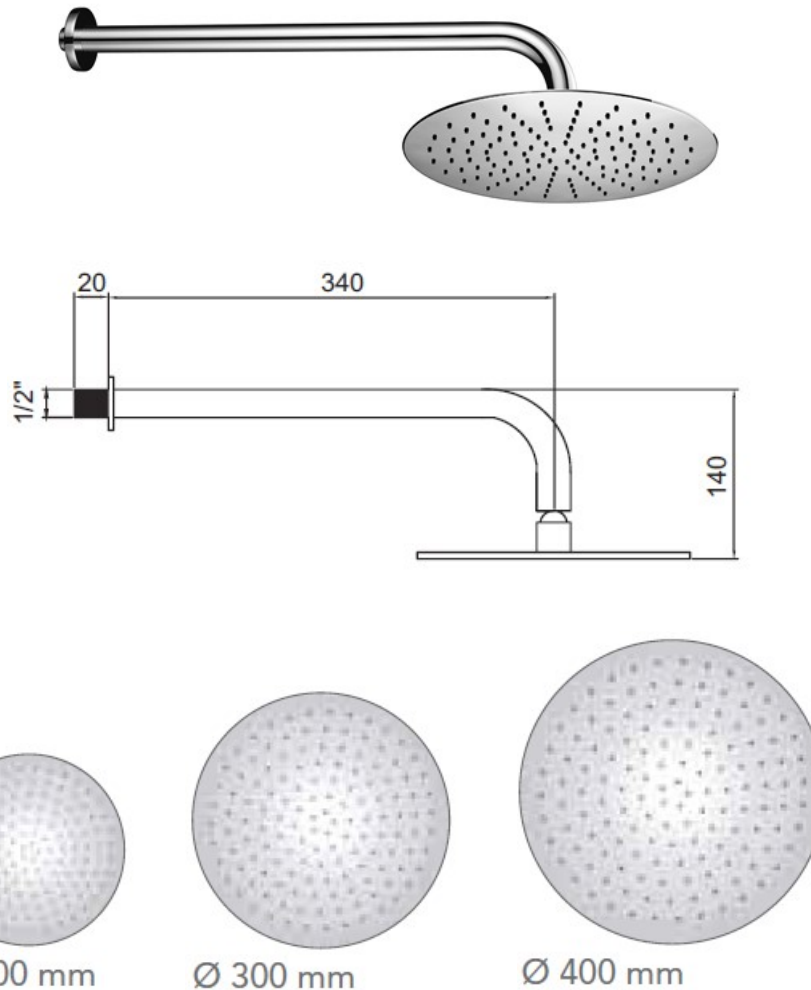

SPECIFICATION SHEET

Manufacturer	ITALMIX-ITALY
Model	DOCCE
Description	BRASS SHOWER-HEAD, ANTI-LIMESTONE, EASY CLEANING, "RAIN" JET, ULTRASLIM (2 MM), WATER SAVING, WITH BRASS ARM 35CM AND SWIVEL JOINT.
Finish	CHROME
Article code	ZD 5220, ZD 5220/30, ZD 5220/40