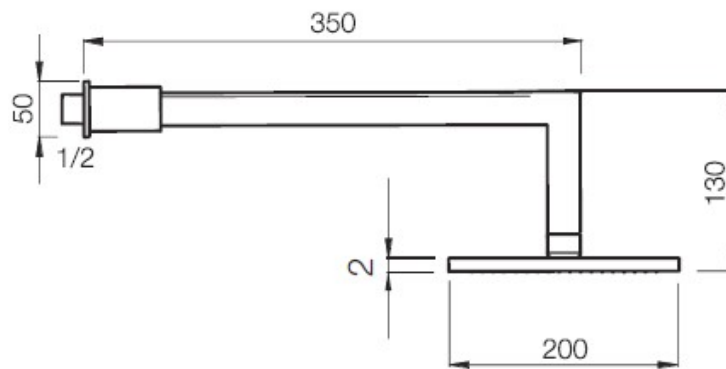

## SPECIFICATION SHEET

∅ 200x200 mm

∅ 300x300 mm

∅ 400x400 mm

<b>Manufacturer</b>	ITALMIX-ITALY
<b>Model</b>	DOCCE
<b>Description</b>	SQUARED ANTI-LIMESTONE BRASS SHOWER-HEAD, "RAIN" JET, ULTRASLIM (2MM), WATER SAVING, WITH SQUARED BRASS ARM 35CM AND SWIVEL JOINT.
<b>Finish</b>	CHROME
<b>Article code</b>	ZD 5212, ZD 5212/30, ZD 5212/40