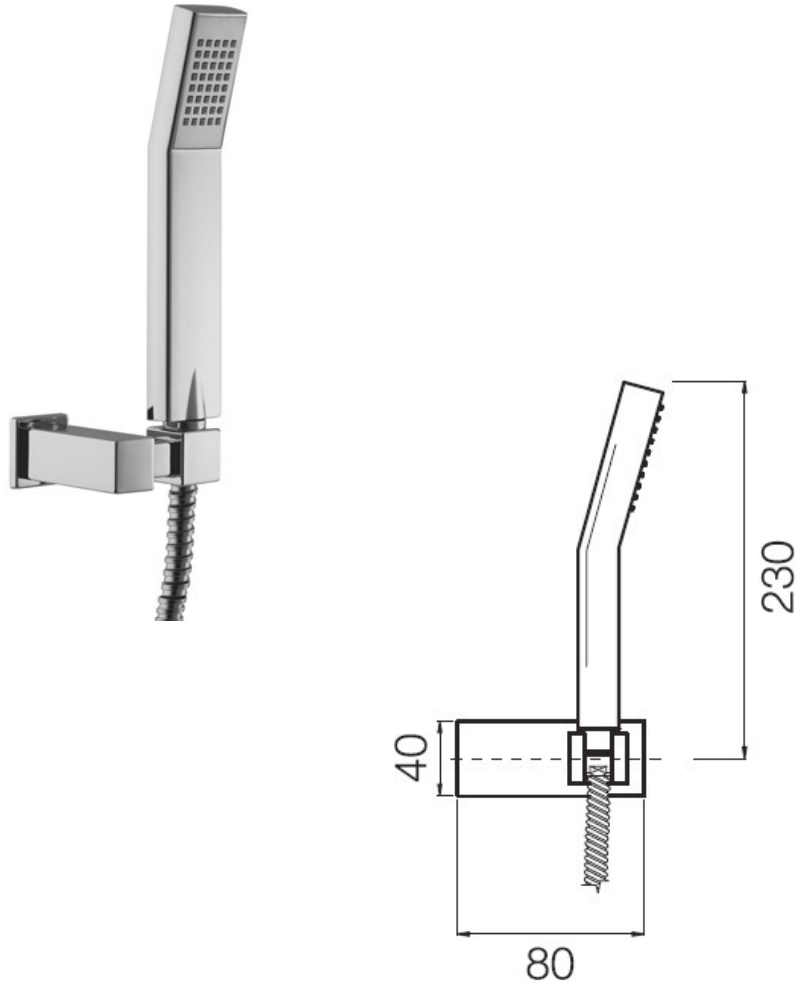

SPECIFICATION SHEET

Manufacturer	ITALMIX-ITALY
Model	QUADRUS
Description	SHOWER KIT INCLUDING HAND-SHOWER (1 JET), SWINGING DUPLEX, FLEXIBLE HOSE MT. 1,5.
Finish	CHROME / NICKEL
Article code	ZD 5410