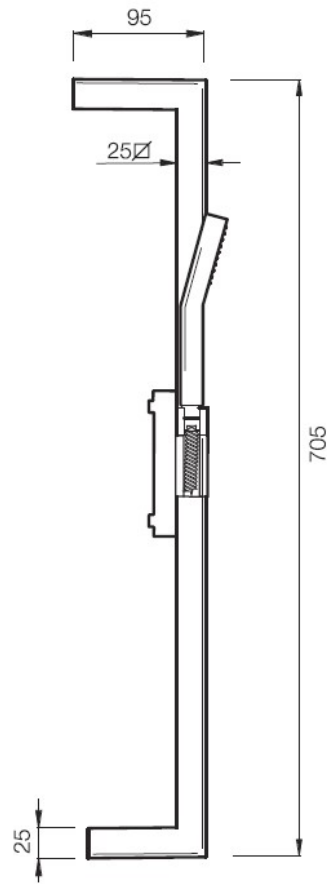

SPECIFICATION SHEET

Manufacturer	ITALMIX-ITALY
Model	QUADRUS
Description	BRASS SLIDING BAR AND ANTI-LIMESTONE HAND-SHOWER (1 JET) WITH SLIDING BRACKET AND MT. 1,5 FLEXIBLE HOSE.
Finish	CHROME / NICKEL
Article code	ZD 5110