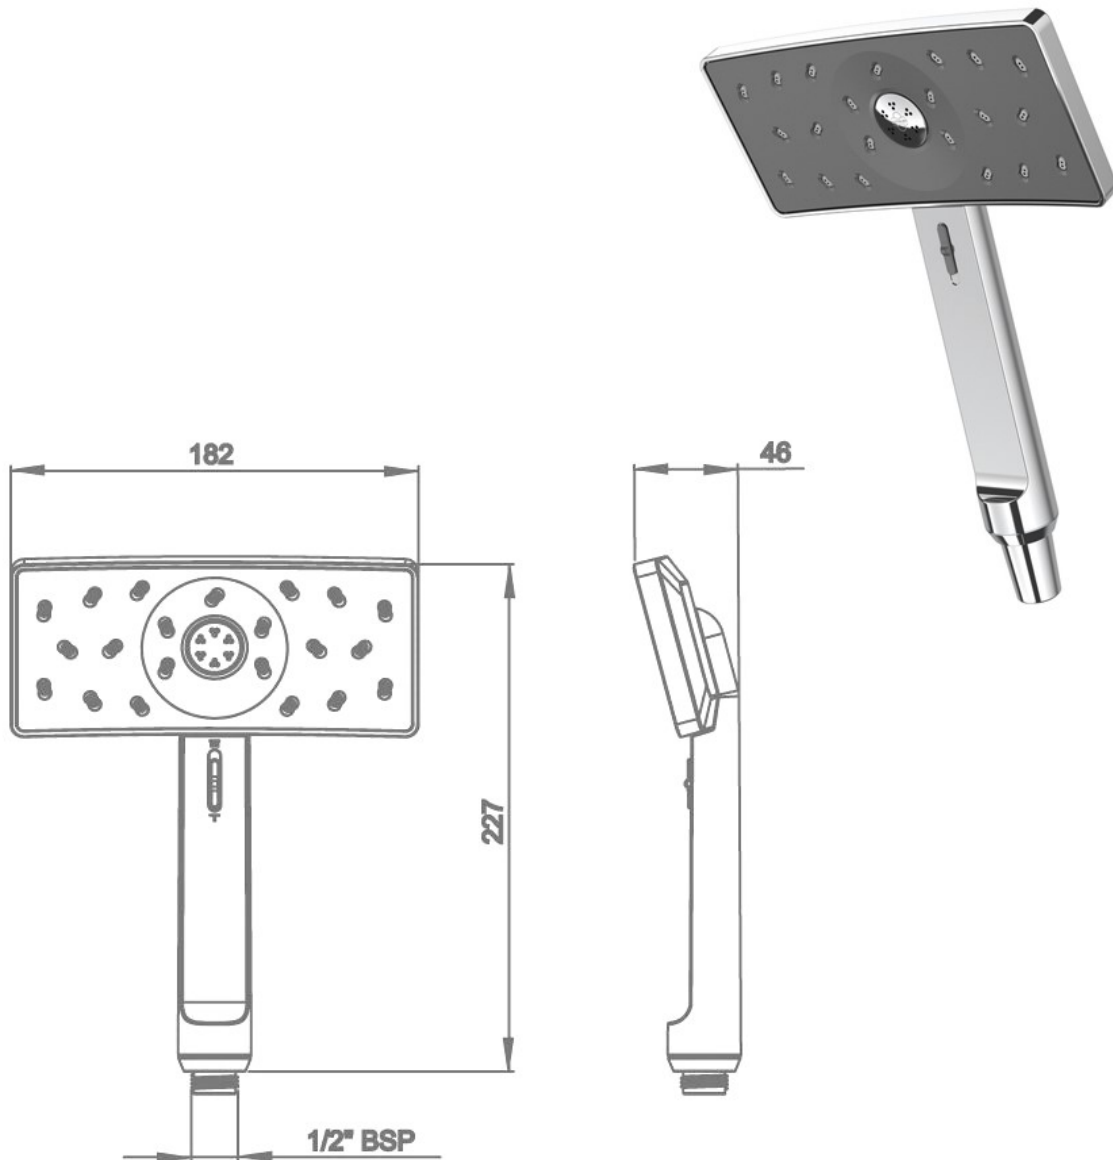

SPECIFICATION SHEET

Manufacturer	DEVA BY METHVEN-UK
Model	TAHI
Description	SATINJET HANDSET
Finish	CHROME
Article code	SJT23