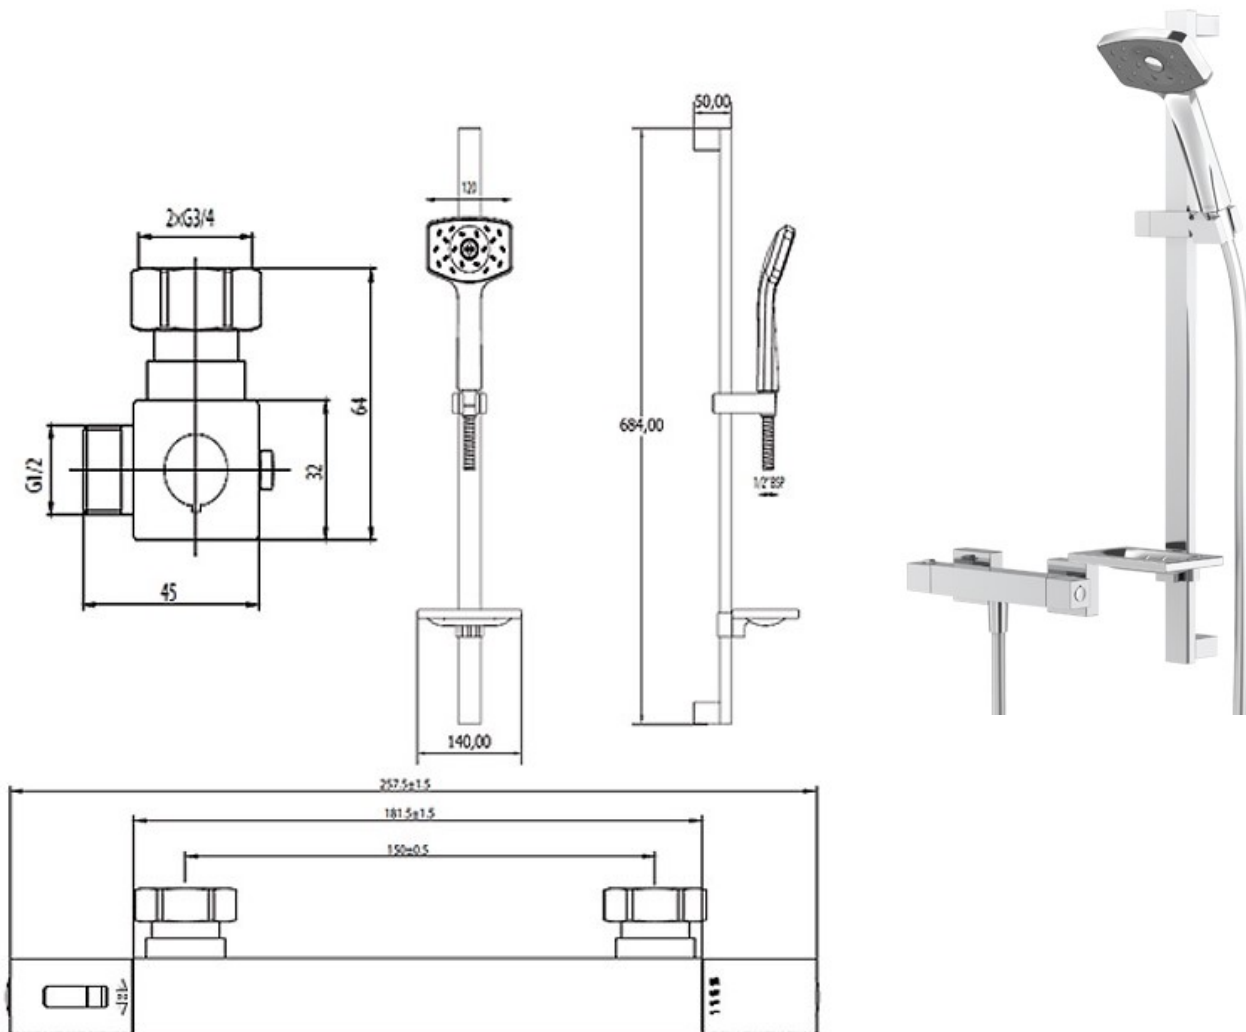

SPECIFICATION SHEET

Manufacturer DEVA BY METHVEN-UK

Model WAIPORI

Description SATINJET COOL TOUCH SHOWER

Finish CHROME

Article code WCTS