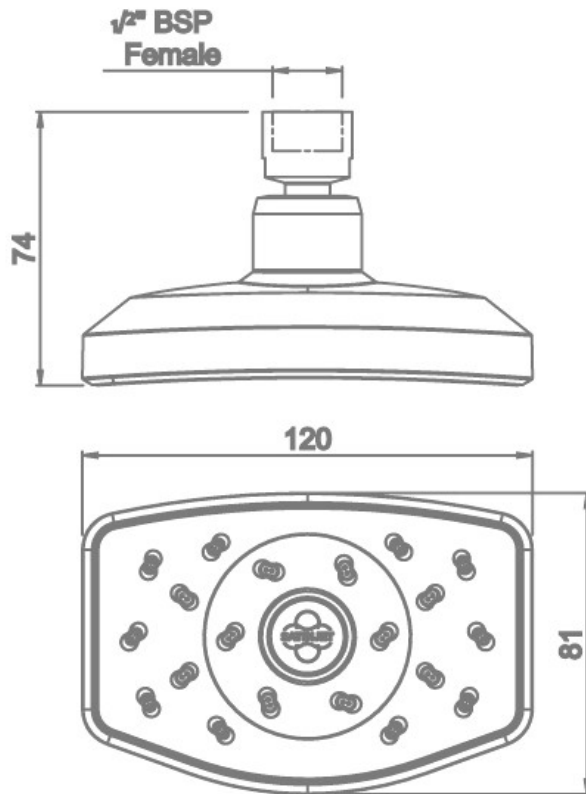

SPECIFICATION SHEET

Manufacturer	DEVA BY METHVEN-UK
Model	WAIPORI
Description	SATINJET SHOWER HEAD
Finish	CHROME
Article code	WASRCPUK