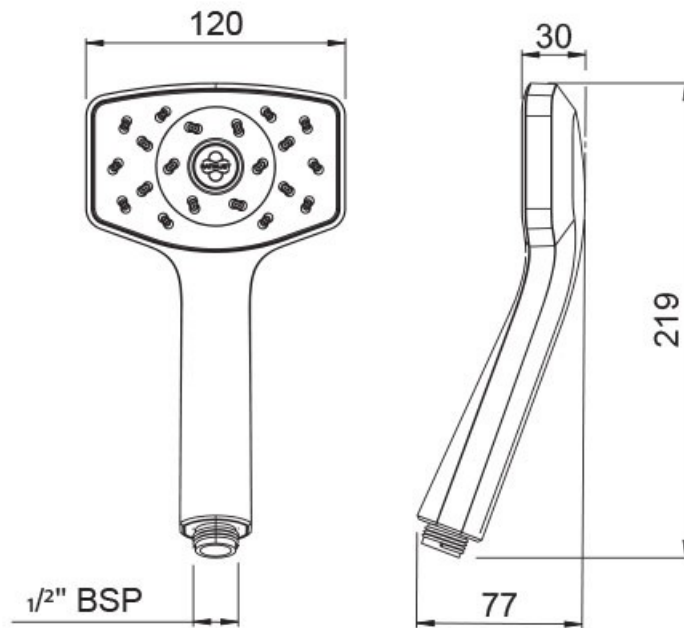

## SPECIFICATION SHEET

<b>Manufacturer</b>	DEVA BY METHVEN-UK
<b>Model</b>	WAIPORI
<b>Description</b>	SATINJET HANDSET
<b>Finish</b>	CHROME
<b>Article code</b>	WAHPCPUK