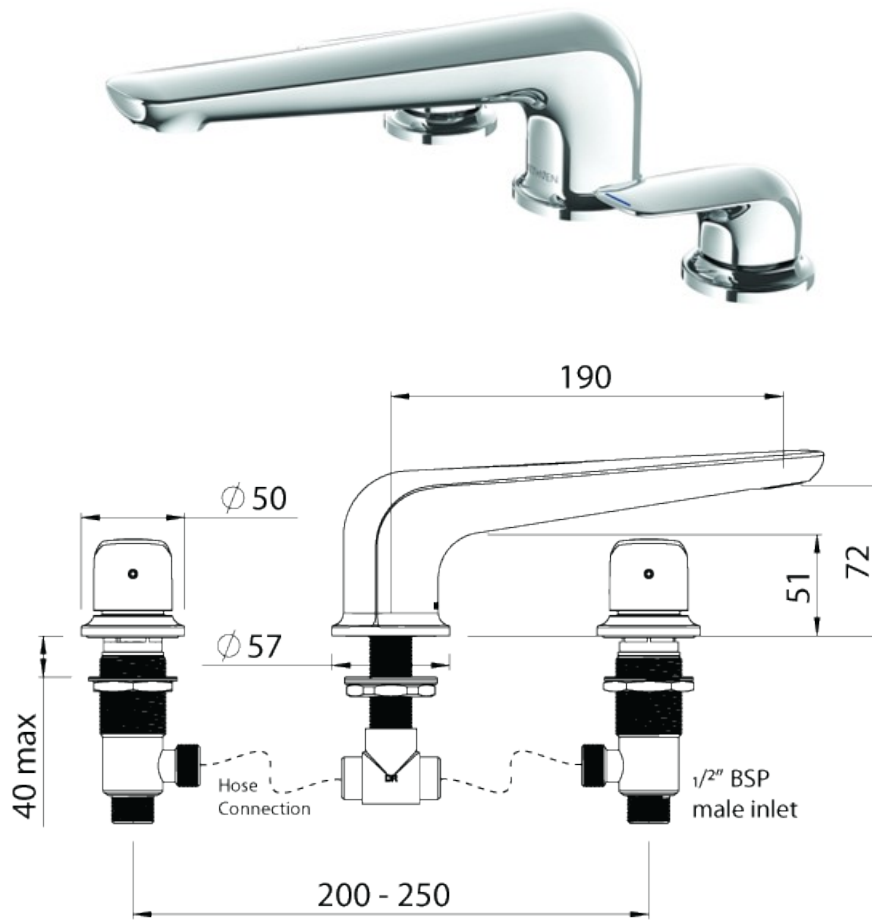

## SPECIFICATION SHEET

<b>Manufacturer</b>	DEVA BY METHVEN-UK
<b>Model</b>	AROHA
<b>Description</b>	3-HOLE DECK BATH MIXER
<b>Finish</b>	CHROME
<b>Article code</b>	ARBHCPUK